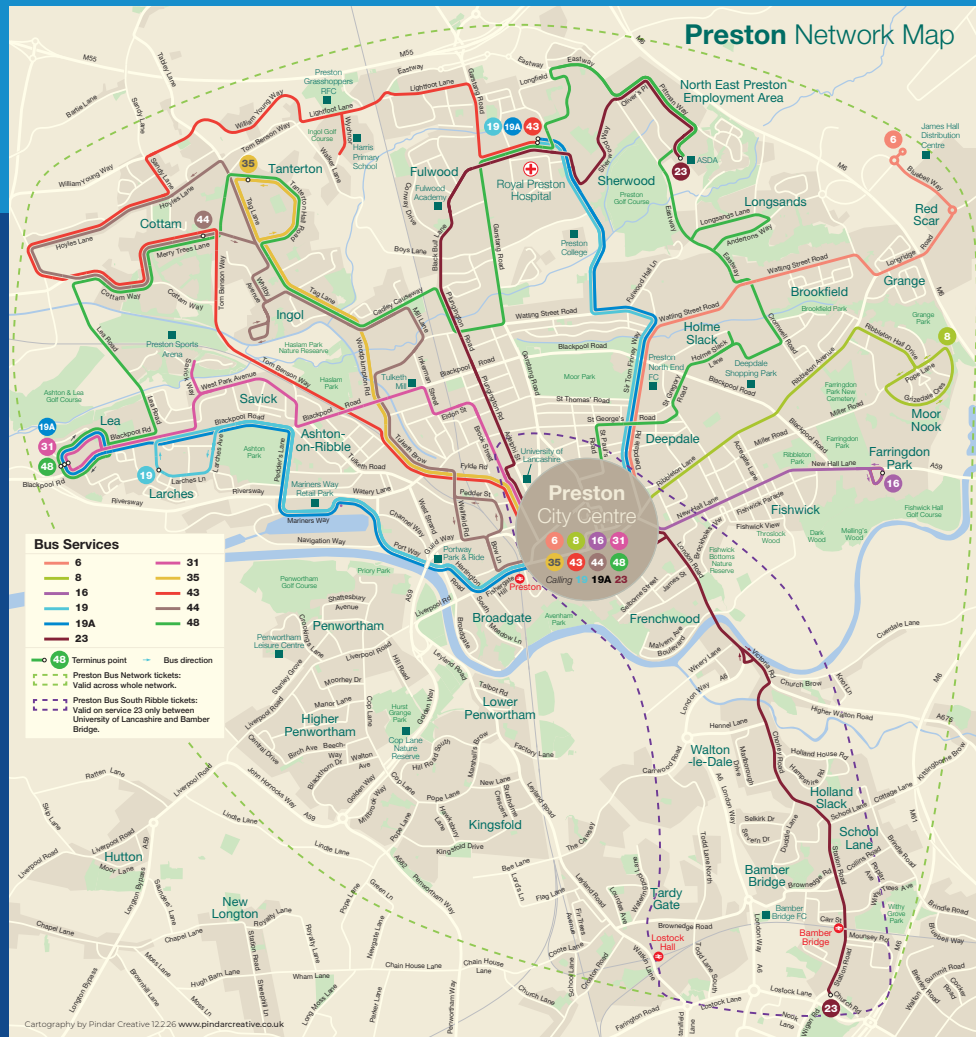

Our Network Map

Preston Network Map