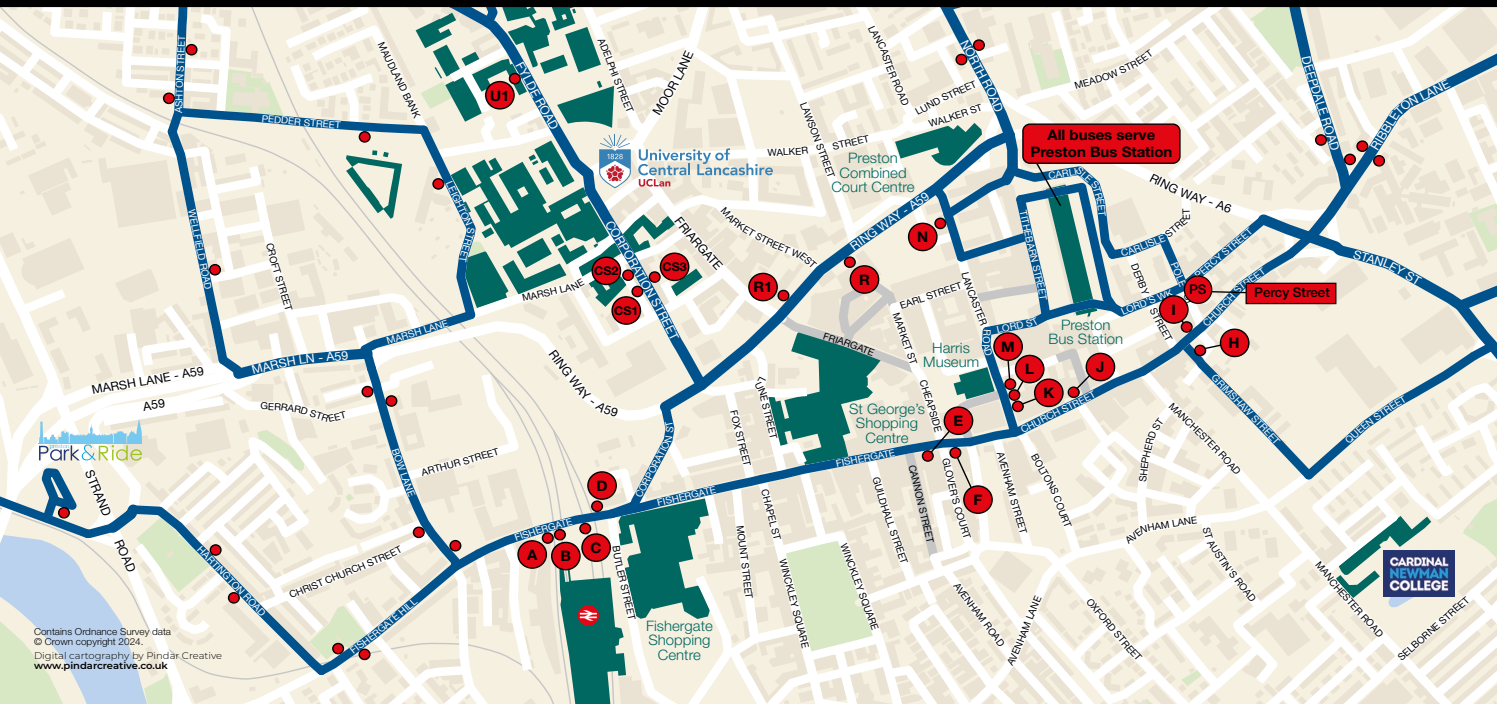

WHERE TO CATCH YOUR BUS IN PRESTON CITY CENTRE

SERVICE NUMBER	BUS STATION STAND	CITY CENTRE BUS STOP
6	Stand 15	M I
8	Stand 34	K I
16	Stand 38	L I
19/19A Lea - Larches	Stand 8	PS E C
19/19A RPH	Stand 16	D R1 M I

SERVICE NUMBER	BUS STATION STAND	CITY CENTRE BUS STOP
23 to Bamber Bridge	Stand 30	J H
23 to Fulwood Asda	Stand 19	PS N R CS2 U1
31	Stand 9	N R CS1 U1
35	Stand 11	N R CS1 U1
43	Stand 10	N R CS1 U1
44	Stand 10	E C