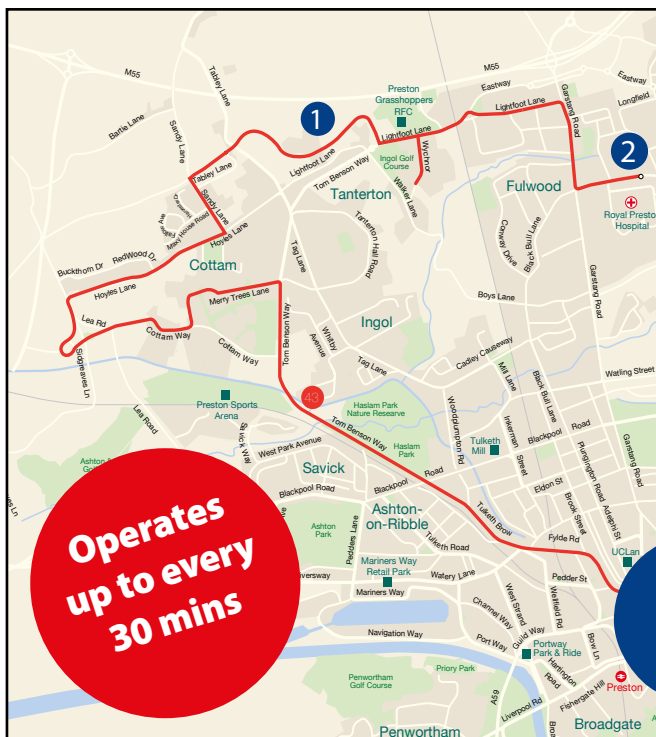

Service

43

**Preston Bus Station -
Royal Preston Hospital
(RPH)**

Preston City Centre

For St Johns Shopping Centre and St Georges Shopping Centre, LeVel Nightclub, Preston Guild Hall, Harris Museum, Art Gallery and Library and Preston Cenotaph.