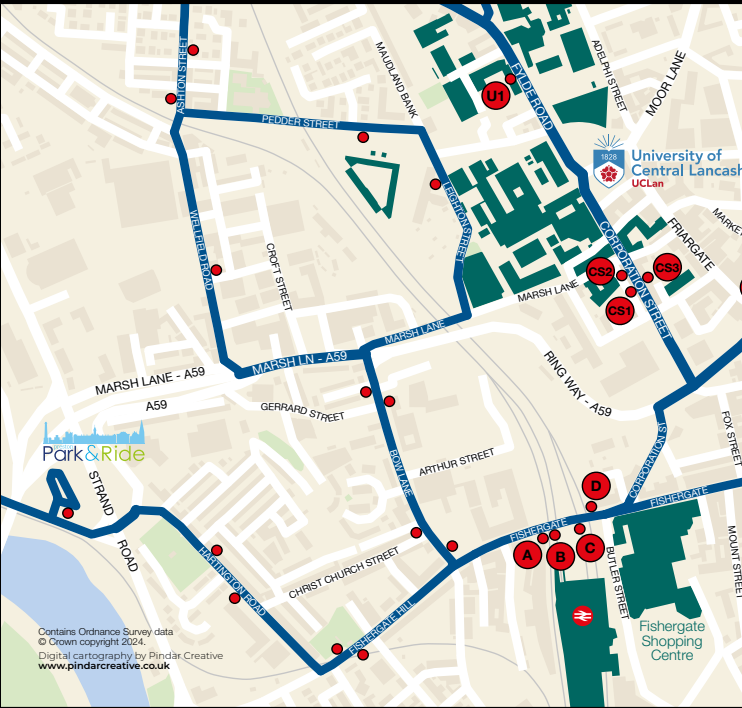

WHERE TO CATCH YOUR BUS IN PRESTON CITY CENTRE

Contains Ordnance Survey data
© Crown copyright 2024.
Digital cartography by Pindar Creative
www.pindarcreative.co.uk

SERVICE NUMBER	BUS STATION STAND	CITY CENTRE BUS STOP
6	Stand 15	M I
8	Stand 34	K I
16	Stand 38	L I
19/19A Lea - Larches	Stand 8	PS E C
19/19A RPH	Stand 16	D R1 M I