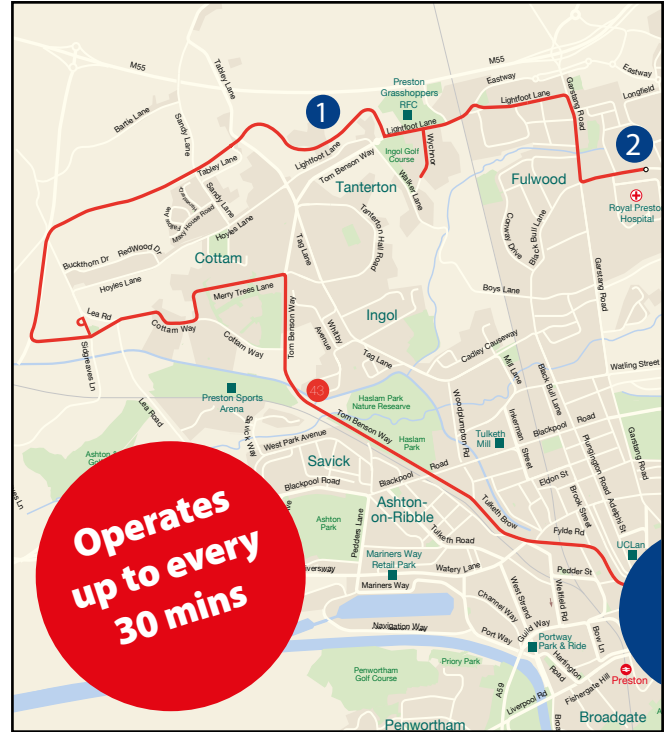

Preston Bus Stn [Stand 11]	2030	2100
Ashton Drakes Croft	2040	2110
Tanterton Threefields	2046	2116
Ashton Lane Ends Surgery	2053	2123
Preston Bus Stn	2105	2135

Service

43

Preston Bus Station -
Royal Preston Hospital
(RPH)