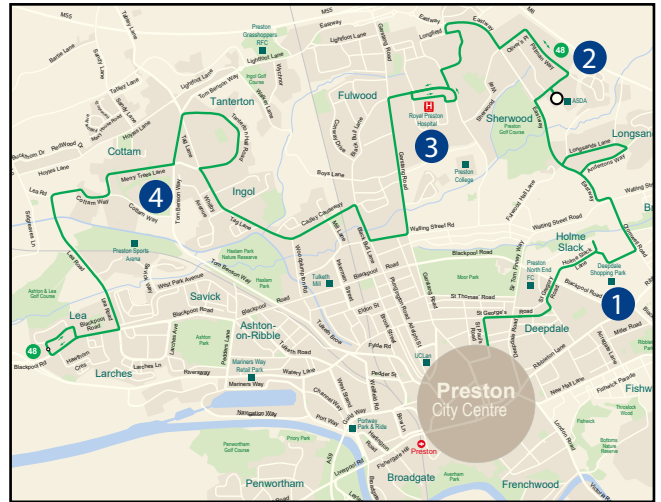

Service

48

Preston City Centre - Lea

Preston City Centre

For St Johns Shopping Centre and St Georges Shopping Centre, LeVel Nightclub, Preston Guild Hall, Harris Museum, Art Gallery and Library and Preston Cenotaph.

1 Deepdale Shopping Park

For JD Sports, New Look, Oak Furniture Land, Go Outdoors, Marks & Spencer, Nandos, Five Guys, Pizza Hut.

2 Pittman Way

For Asda Fulwood Superstore & North East Employment Area

3 Sharoe Green Lane

For Royal Preston Hospital (RPH)

4 Merry Trees Lane

For Cottam

In partnership with:

Lancashire
County Council