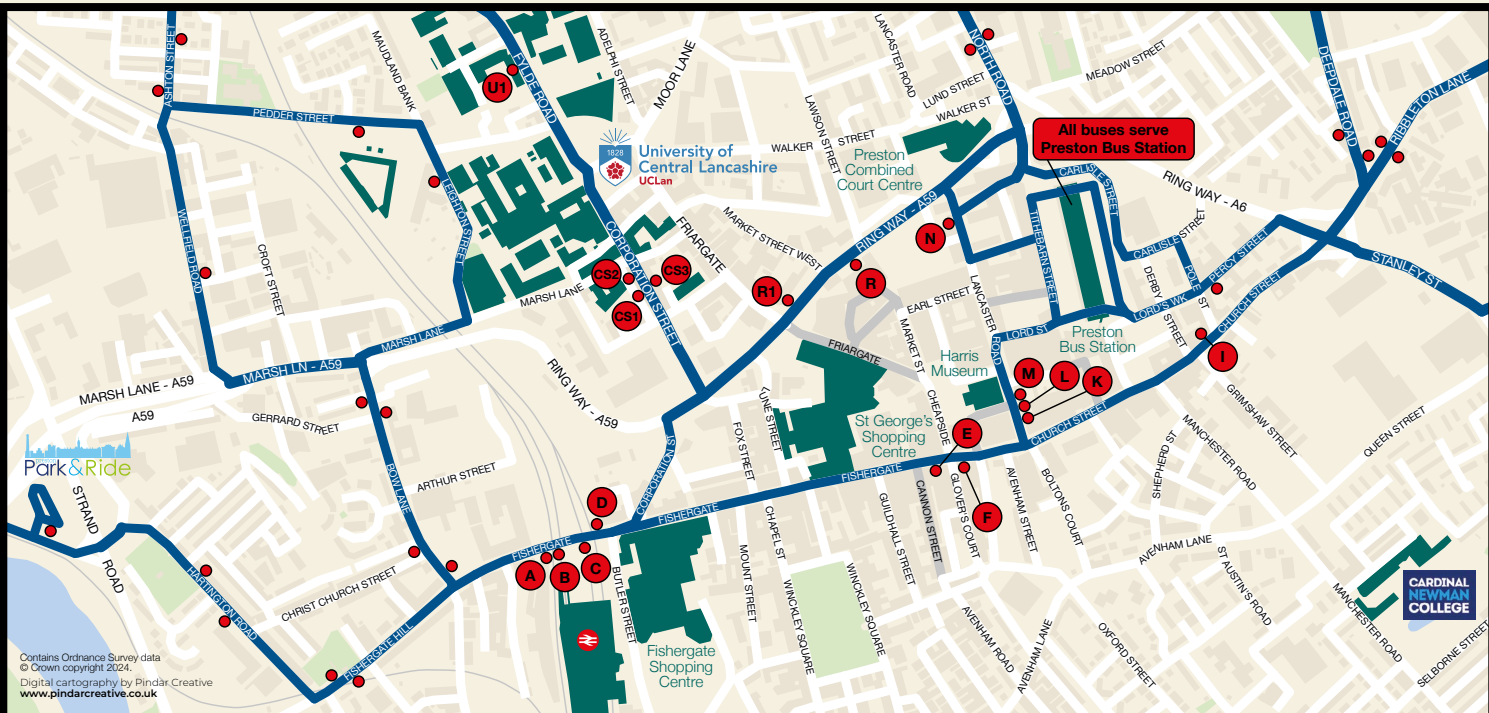

WHERE TO CATCH YOUR BUS IN PRESTON CITY CENTRE

SERVICE NUMBER	BUS STATION STAND	CITY CENTRE BUS STOP			
6	Stand 15	M	I		
8	Stand 34	K	I		
16	Stand 38	L	I		
19/19A Lea - Larches	Stand 8	E	C		
19/19A RPH	Stand 16	D	R1	M	I

SERVICE NUMBER	BUS STATION STAND	CITY CENTRE BUS STOP			
23	Stand 19	N	R	CS2	U1
31	Stand 9	N	R	CS1	U1
35	Stand 11	N	R	CS1	U1
43	Stand 10	N	R	CS1	U1
44	Stand 10	E	C