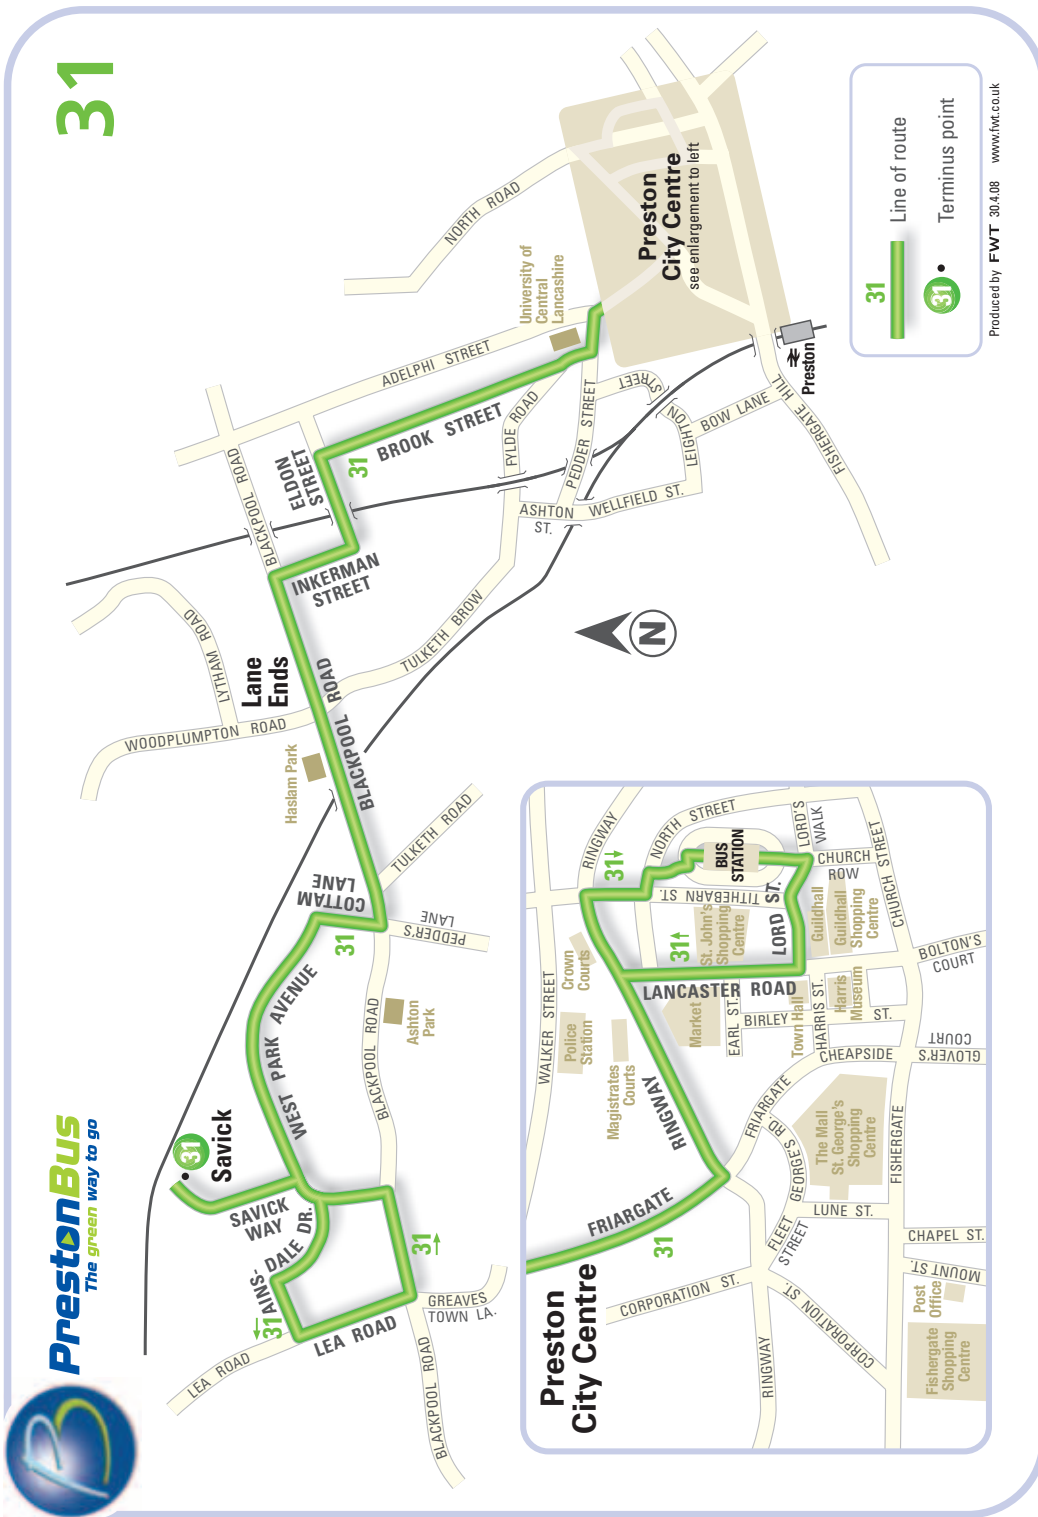

31

from 19 May 2008

Bus Times

31 Savick Estate –
West Park Avenue –
Blackpool Road – City Centre

Information

01772 82 11 99

Information Centre
Preston Bus Station

prestonbus.co.uk

email our customer services team:
customer.care@prestonbus.co.uk