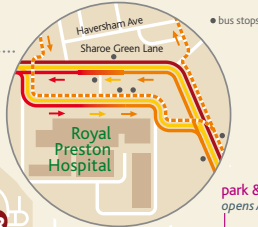

from Morcambe, Lancaster & Garstang 40 41

park & ride opens April 2009

61 from Kirkham & Blackpool

68 from St Annes, Lytham & Blackpool

150 151 from Bamber Bridge

125 126 from Chorley & Bolton

109 from Walton Park, Leyland & Buckshaw Village

citi 2 2A from Longton, New Longton, Tarleton & Southport

Kingsfold citi 3