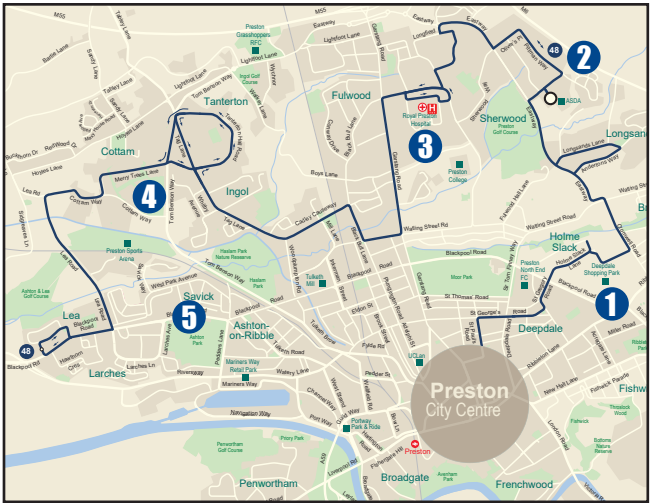

Preston City Centre

For St Johns Shopping Centre and St Georges Shopping Centre, LeVel Nightclub, Preston Guild Hall, Harris Museum, Art Gallery and Library and Preston Cenotaph.

1 Deepdale Shopping Park

For JD Sports, New Look, Oak Furniture Land, Go Outdoors, Marks & Spencer, Nandos, Five Guys, Pizza Hut.

2 Pittman Way

For Asda Fulwood Superstore and North East Employment Area

3 Sharoe Green Lane

For Royal Preston Hospital (RPH)

4 Merry Trees Lane

For Cottam

5 Larches Avenue

For Ashton Park

In partnership with: