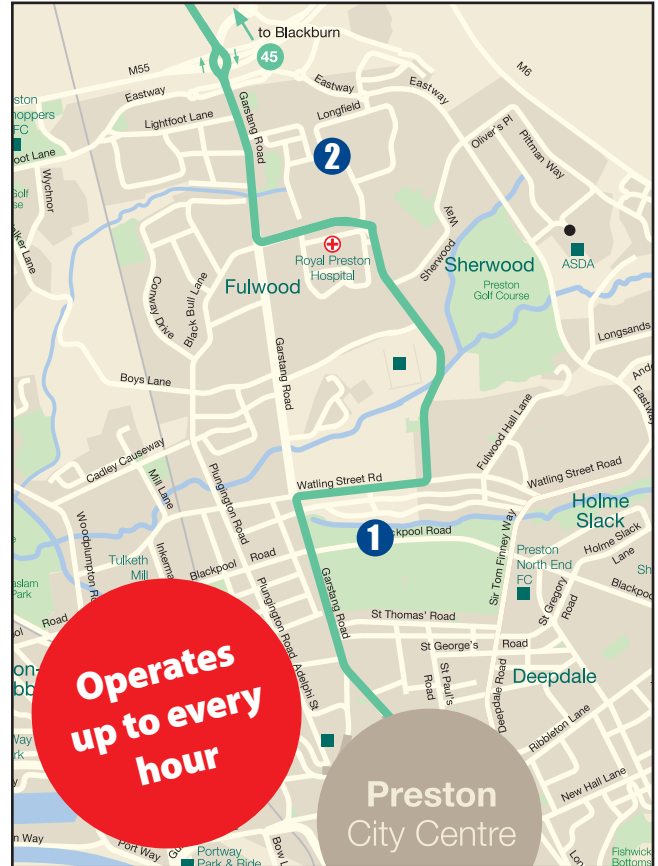

Service

45

Preston City Centre -
Blackburn

Preston City Centre

For St Johns Shopping Centre and St Georges Shopping Centre, LeVel Nightclub, Preston Guild Hall, Harris Museum, Art Gallery and Library and Preston Cenotaph.

1 Garstang Road

For Moor Park

2 Sharoe Green Lane

For Royal Preston Hospital (RPH)

In partnership with: