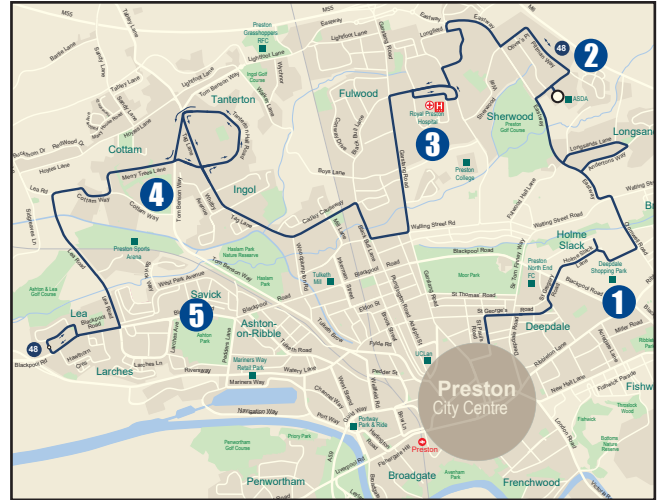

Service

48

Preston City Centre - Lea

Preston City Centre

For St Johns Shopping Centre and St Georges Shopping Centre, LeVel Nightclub, Preston Guild Hall, Harris Museum, Art Gallery and Library and Preston Cenotaph.

1 Deepdale Shopping Park

For JD Sports, New Look, Oak Furniture Land, Go Outdoors, Marks & Spencer, Nandos, Flve Guys, Pizza Hut.

2 Pittman Way

For Asda Fulwood Superstore and North East Employment Area

3 Sharoe Green Lane

For Royal Preston Hospital (RPH)

4 Merry Trees Lane

For Cottam

5 Larches Avenue

For Ashton Park

In partnership with:

Lancashire
County Council