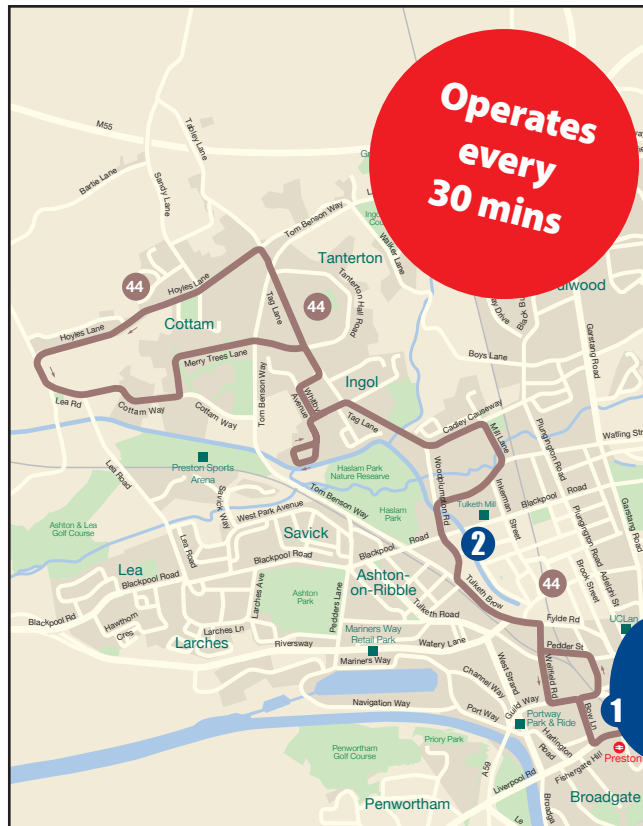

Service

44

Preston Bus Station - Ingol - Cottam

Preston City Centre

For St Johns Shopping Centre and St Georges Shopping Centre, LeVel Nightclub, Preston Guild Hall, Harris Museum, Art Gallery and Library and Preston Cenotaph.

1 Fishergate

For Preston Railway Station

2 Woodplumpton Road

For Haslam Park and Tulketh Mill

In partnership with: