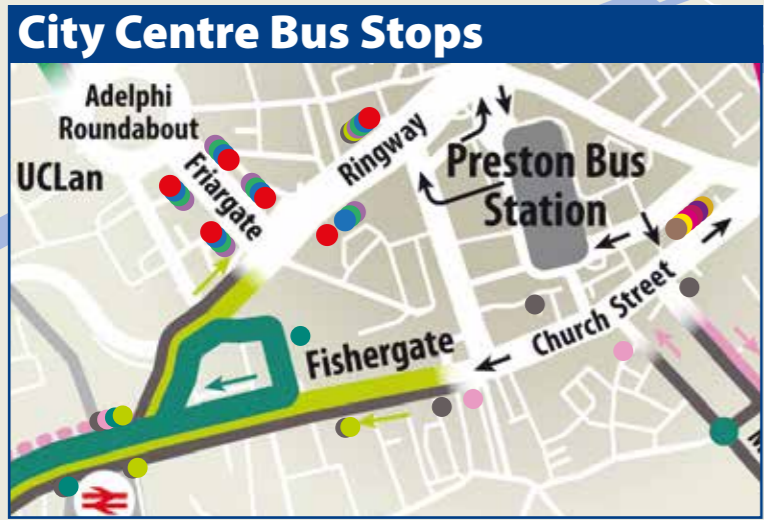

links Preston with Skipton via Clitheroe & Whalley

12 links Preston (Lune Street) with Longton via New Longton

ROTALA
passenger transport

prestonbus
the network for your city