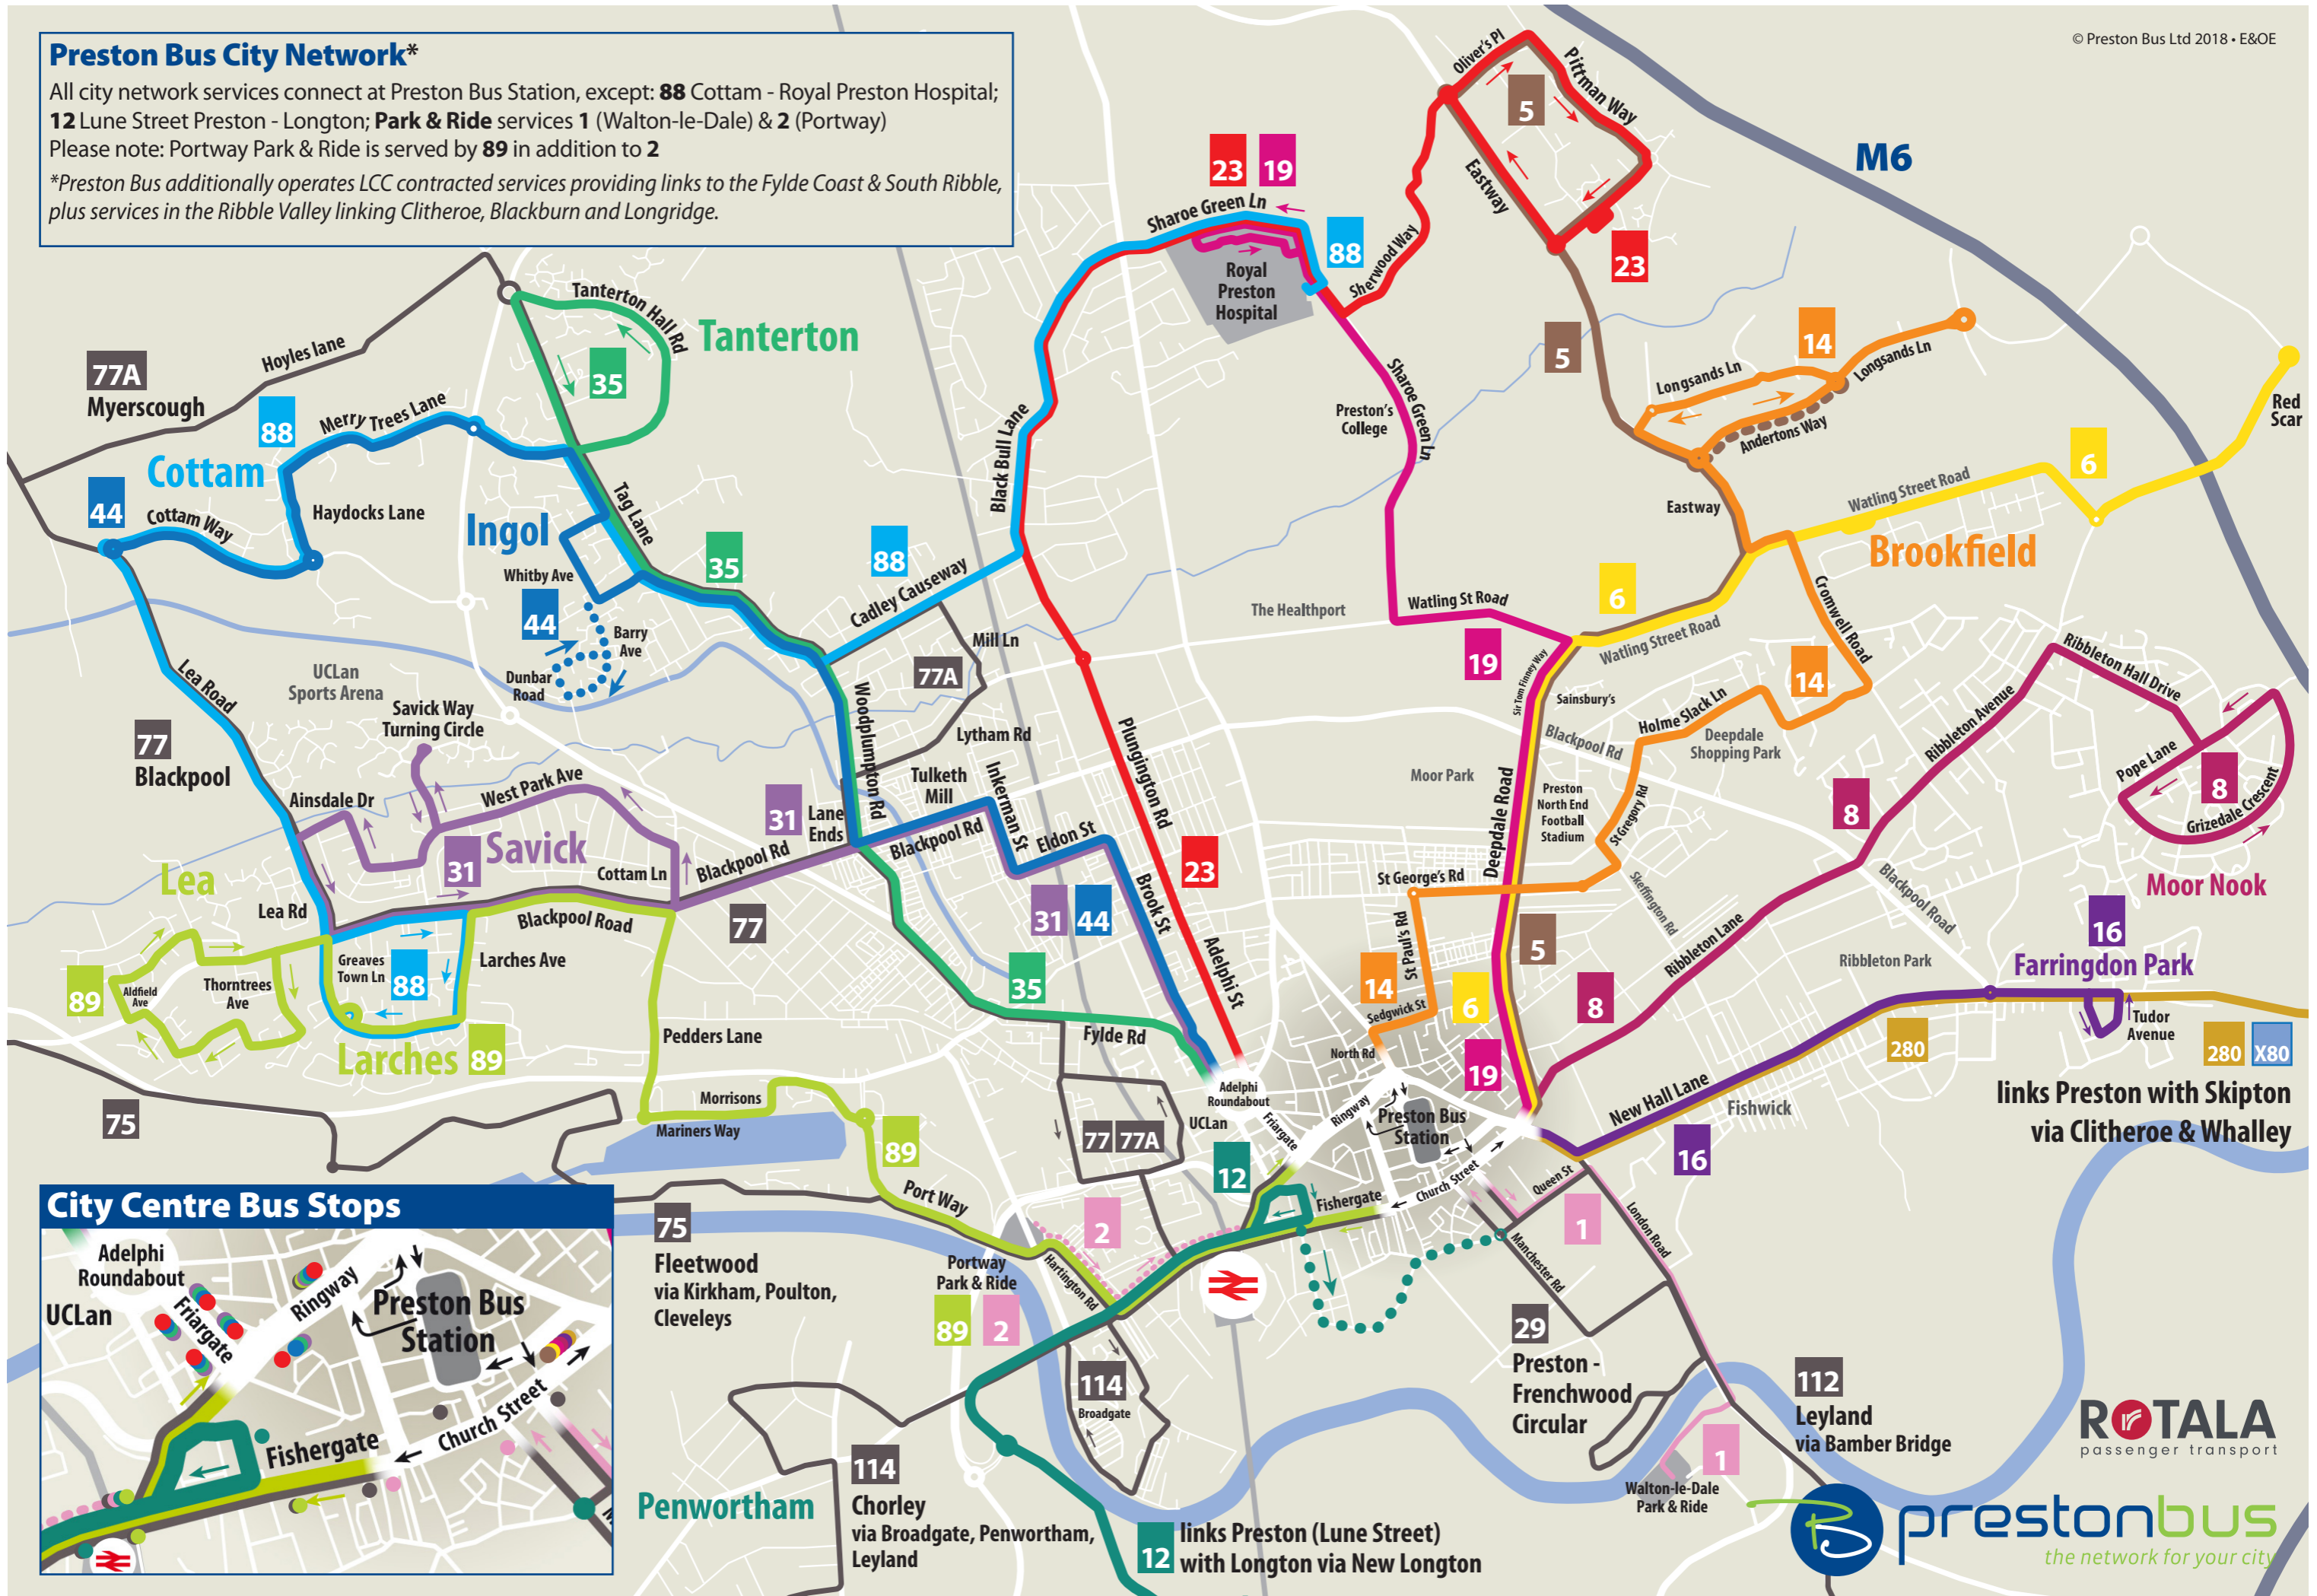

Preston Bus City Network*

All city network services connect at Preston Bus Station, except: **88** Cottam - Royal Preston Hospital; **12** Lune Street Preston - Longton; **Park & Ride** services **1** (Walton-le-Dale) & **2** (Portway)
Please note: Portway Park & Ride is served by **89** in addition to **2**

*Preston Bus additionally operates LCC contracted services providing links to the Fylde Coast & South Ribble, plus services in the Ribble Valley linking Clitheroe, Blackburn and Longridge.

City Centre Bus Stops

Adelphi Roundabout
UCLan
Friargate
Ringway
Preston Bus Station
Fishergate
Church Street

links Preston with Skipton via Clitheroe & Whalley

12 links Preston (Lune Street) with Longton via New Longton

114 Chorley via Broadgate, Penwortham, Leyland

ROTALA
passenger transport

prestonbus
the network for your city