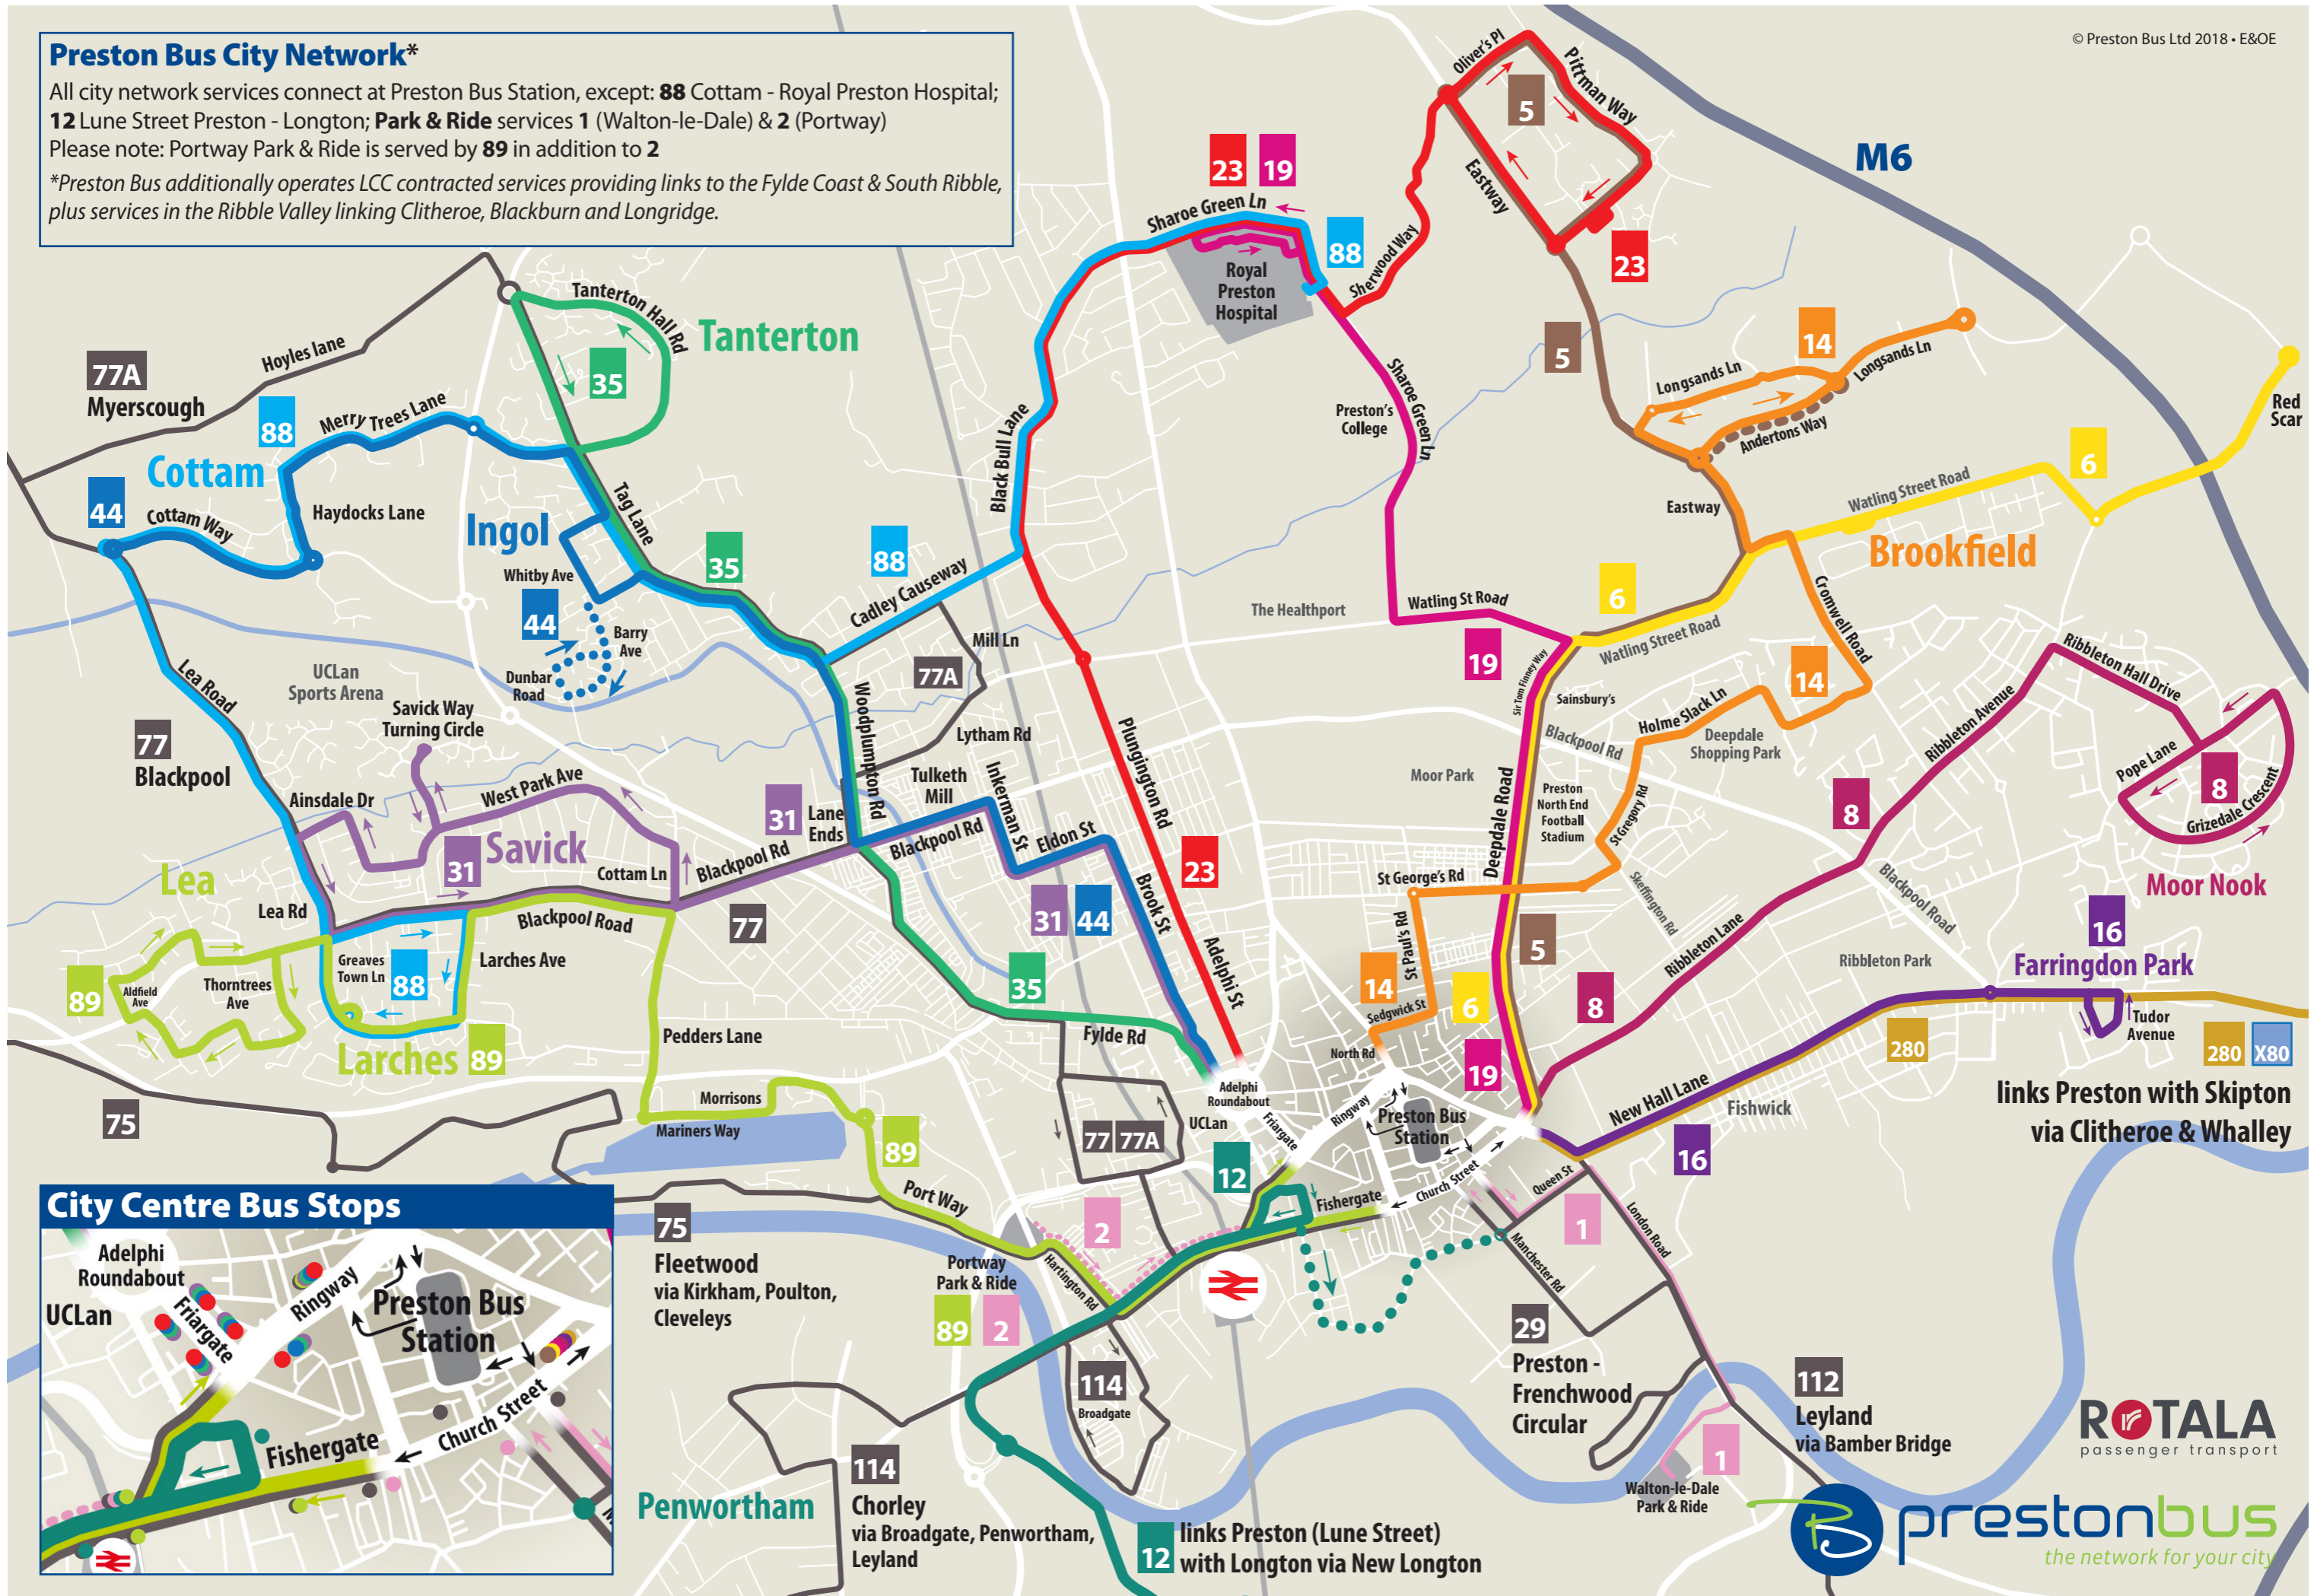

Preston Bus City Network*

All city network services connect at Preston Bus Station, except: **88** Cottam - Royal Preston Hospital; **12** Lune Street Preston - Longton; **Park & Ride** services **1** (Walton-le-Dale) & **2** (Portway)
Please note: Portway Park & Ride is served by **89** in addition to **2**

*Preston Bus additionally operates LCC contracted services providing links to the Fylde Coast & South Ribble, plus services in the Ribble Valley linking Clitheroe, Blackburn and Longridge.

City Centre Bus Stops

Map showing the locations of bus stops in the city centre relative to Preston Bus Station. Key stops include Adelphi Roundabout, UCLan, Friargate, Ringway, Fishergate, and Church Street.

links Preston with Skipton via Clitheroe & Whalley

12 links Preston (Lune Street) with Longton via New Longton

114 Chorley via Broadgate, Penwortham, Leyland