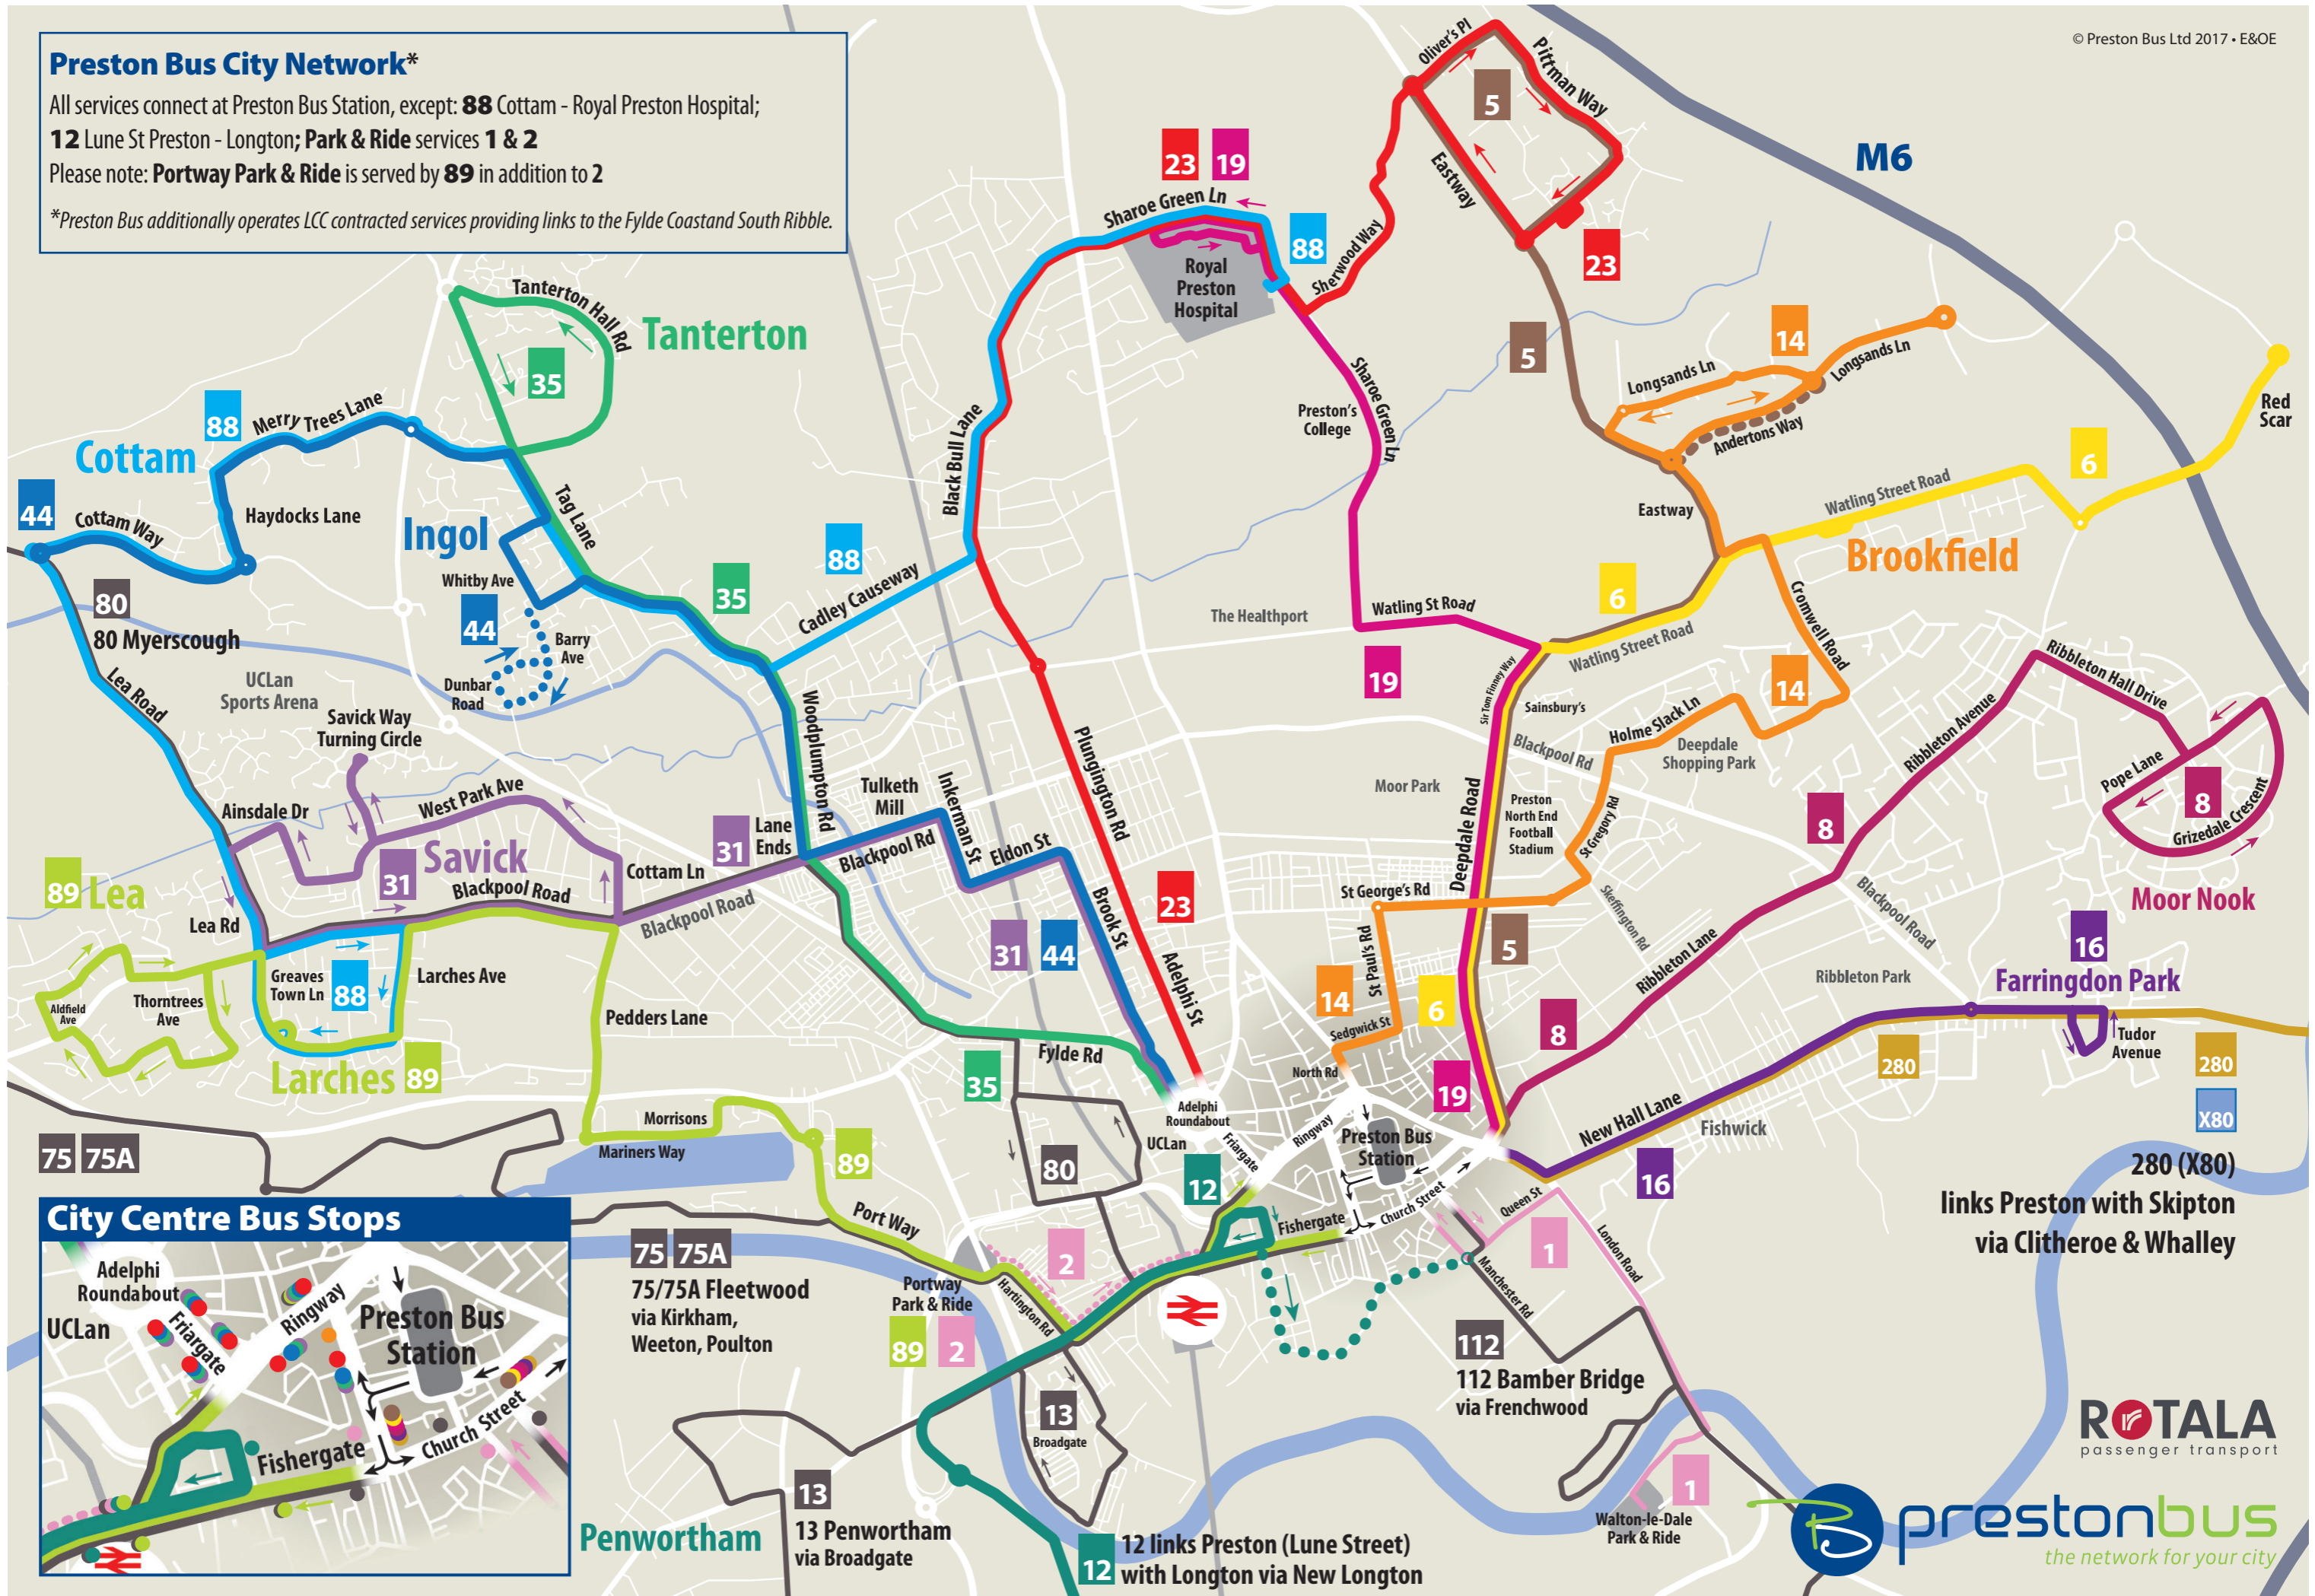

Preston Bus City Network*

All services connect at Preston Bus Station, except: **88** Cottam - Royal Preston Hospital;
12 Lune St Preston - Longton; **Park & Ride** services **1** & **2**
 Please note: **Portway Park & Ride** is served by **89** in addition to **2**

*Preston Bus additionally operates LCC contracted services providing links to the Fylde Coast and South Ribble.

280 (X80) links Preston with Skipton via Clitheroe & Whalley

City Centre Bus Stops

75 75A
 75/75A Fleetwood via Kirkham, Weeton, Poulton

89 2
 Portway Park & Ride

13
 13 Penwortham via Broadgate

12
 12 links Preston (Lune Street) with Longton via New Longton

112
 112 Bamber Bridge via Frenchwood

1
 Walton-le-Dale Park & Ride